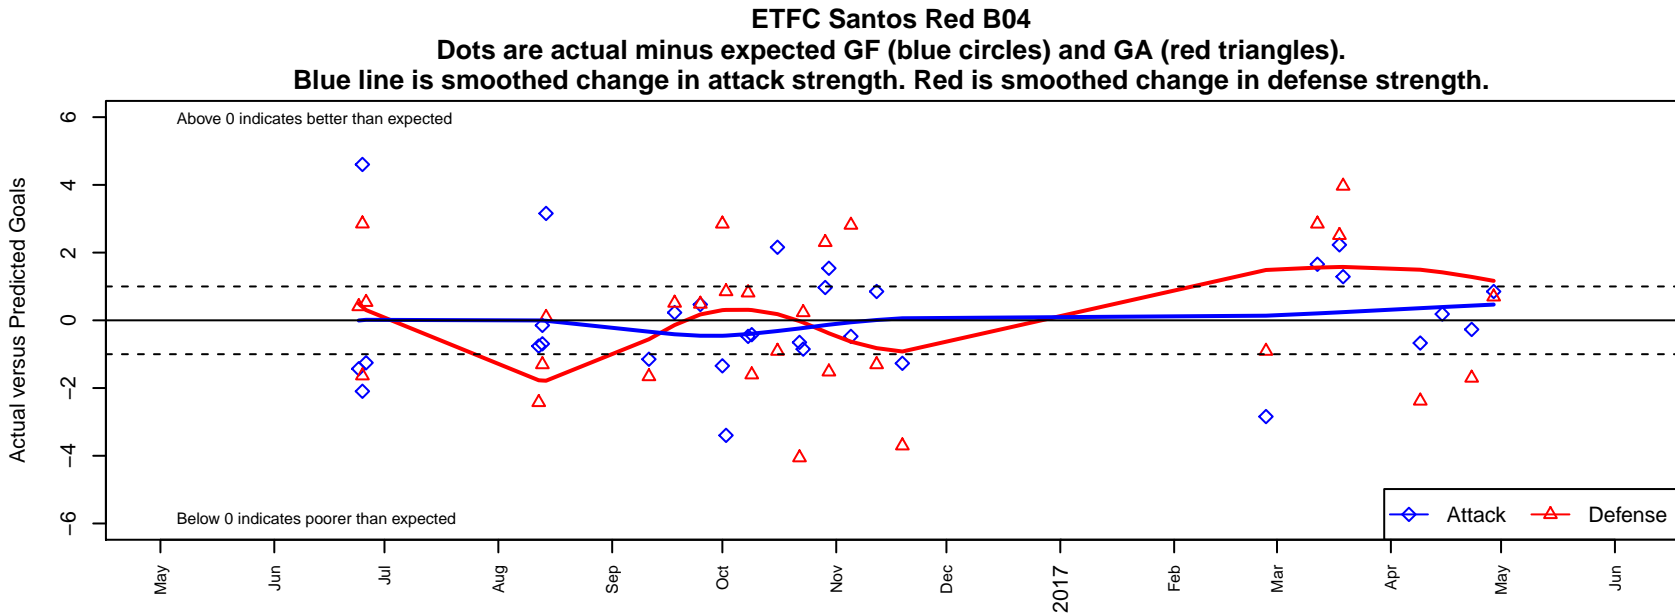

ETFC Santos Red B04

Eugene Timbers FC
 Eugene, OR
 B04 total strength=737
 attack=1.39 defense=0.46
 fall league = PTT B04 Div 1 White
 spr league = Spr OYS B04 Div 1 Green

alt names used:
 EUGENE TIMBERS FUTBOL ETFC04B SANT
 ETFC 04B Santos Red
 ETFC Santos Red
 ETFC 04B Santos Red
 ETFC 04B Santos Red

Venues played:
 2016 Capital Cup BU13 Silver
 2016 Bend Premier Cup Jack McInerney (Silver)
 2016 PTT B04 Division 1 White
 2016 OYS Presidents Cup B04
 2016 Spr OYS B04 Division 1 Green

**attack and defense variance (black dot)
relative to other teams
and top 10 in region**