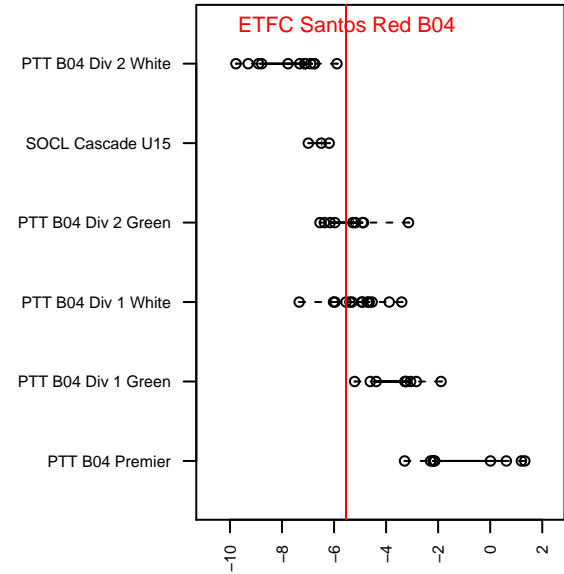

**attack and defense rating
relative to others at age
and all opponents in last 13 months**